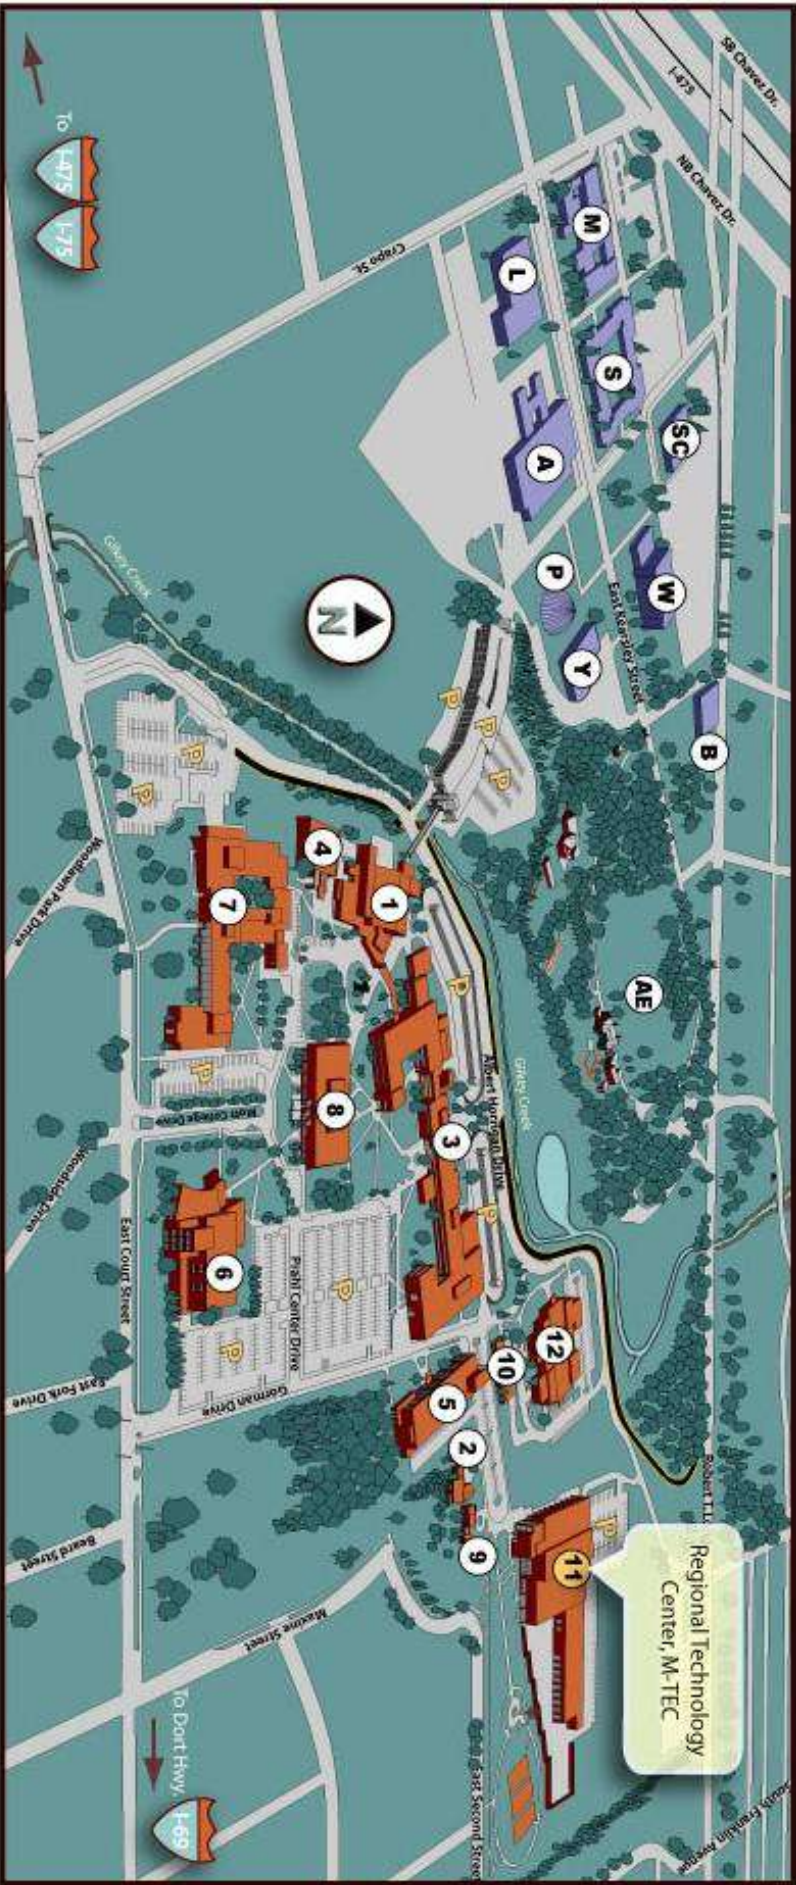

midmichigansae.org

Presented by:

Derek Beebe

A World In Motion
Mid-Michigan SAE

A World in Motion program for Students in grades 3-6 at **Mott Community College**. This program brings industry volunteers into the classroom to show young students science and math can be fun as well as an important learning experience using a JetToy. The program will also include a tour the Technology Labs.

What Is a JetToy? The JetToy is a balloon-powered vehicle involving a simple rolling chassis (vehicle body) and a balloon motor. It can be made to look and perform in different ways to create a variety of moving toys that represent vehicles, animals, or whimsical machines.

See full size map on back of flyer

MCC
MOTT COMMUNITY COLLEGE